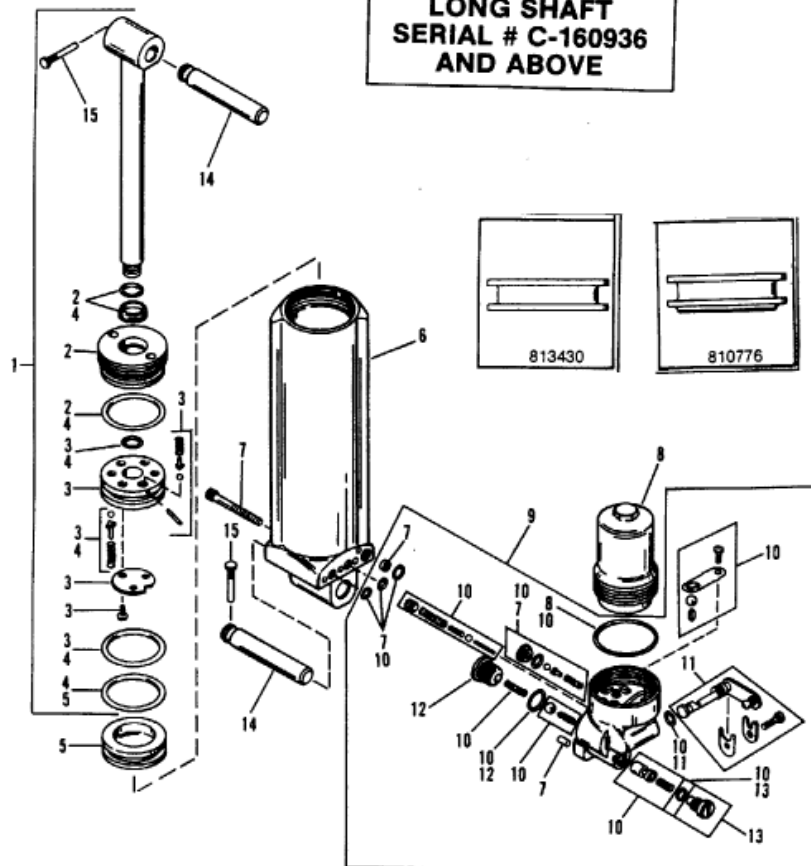

Note: To insure ordering correct Memory Piston, check and compare to drawings shown.

**LONG SHAFT  
 SERIAL # C-160936  
 AND ABOVE**

19268

Parts List					
Ref	Class	Part	Description	Qty	Footnote
1		813427	SHOCK ROD ASSEMBLY KIT	1	
2		813428	CYLINDER END CAP ASSEMBLY	1	
3		813429	SHOCK PISTON ASSEMBLY	1	
4		813432A 1	CYLINDER REBUILD KIT	1	
5		813430	MEMORY PISTON KIT (SEE NOTE)	1	
5		810776	MEMORY PISTON KIT (SEE NOTE)	1	
6		810777	CYLINDER KIT	1	
7		813433A 1	SCREW AND SEAL KIT, CYLINDER	1	
8		813454A 1	ACCUMULATOR	1	
9		813455	VALVE BLOCK ASSEMBLY	1	
10		813456A 1	REPAIR KIT, VALVE BLOCK	1	
11		813457A 1	CAM ASSEMBLY KIT	1	
12	22	813458	PLUG KIT	1	
13	22	813459	PLUG KIT	1	
14	17	19607	PIN	2	
15	17	19603	PIN, Groove	2	
-		19300A 1	TILT PUMP, COMPLETE	1	INCLUDES ALL PARTS ON THIS